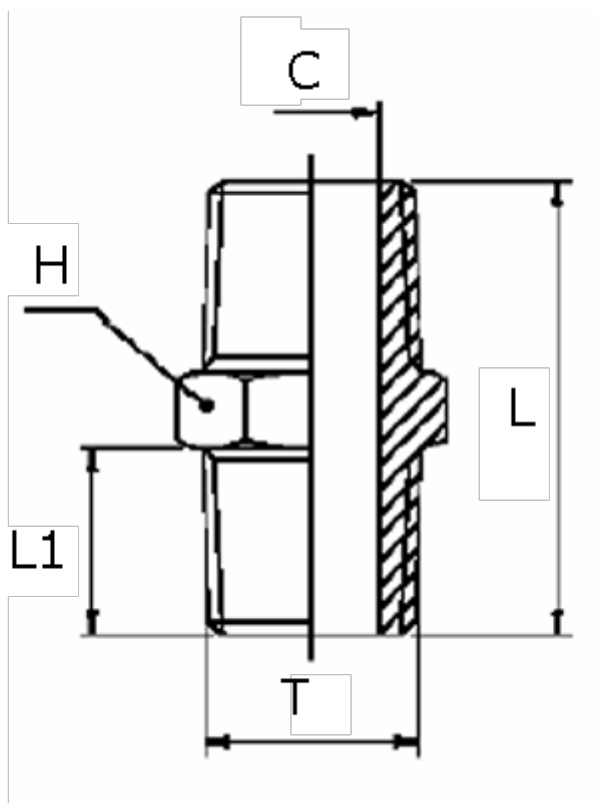

Article number: 5891110TR34

Description: Nipple 1110TR
R3/4"

Measures

C = 20.0

H = 27

L = 34.5

L1 = 14.0

T = 3/4"